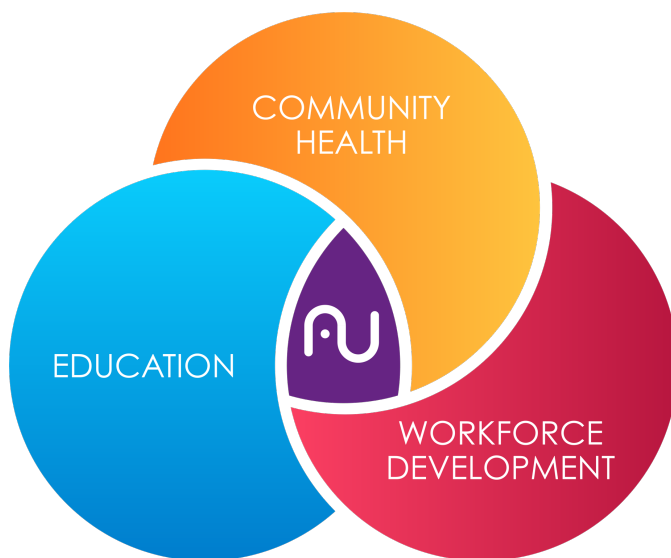

WE ARE ACCESSU